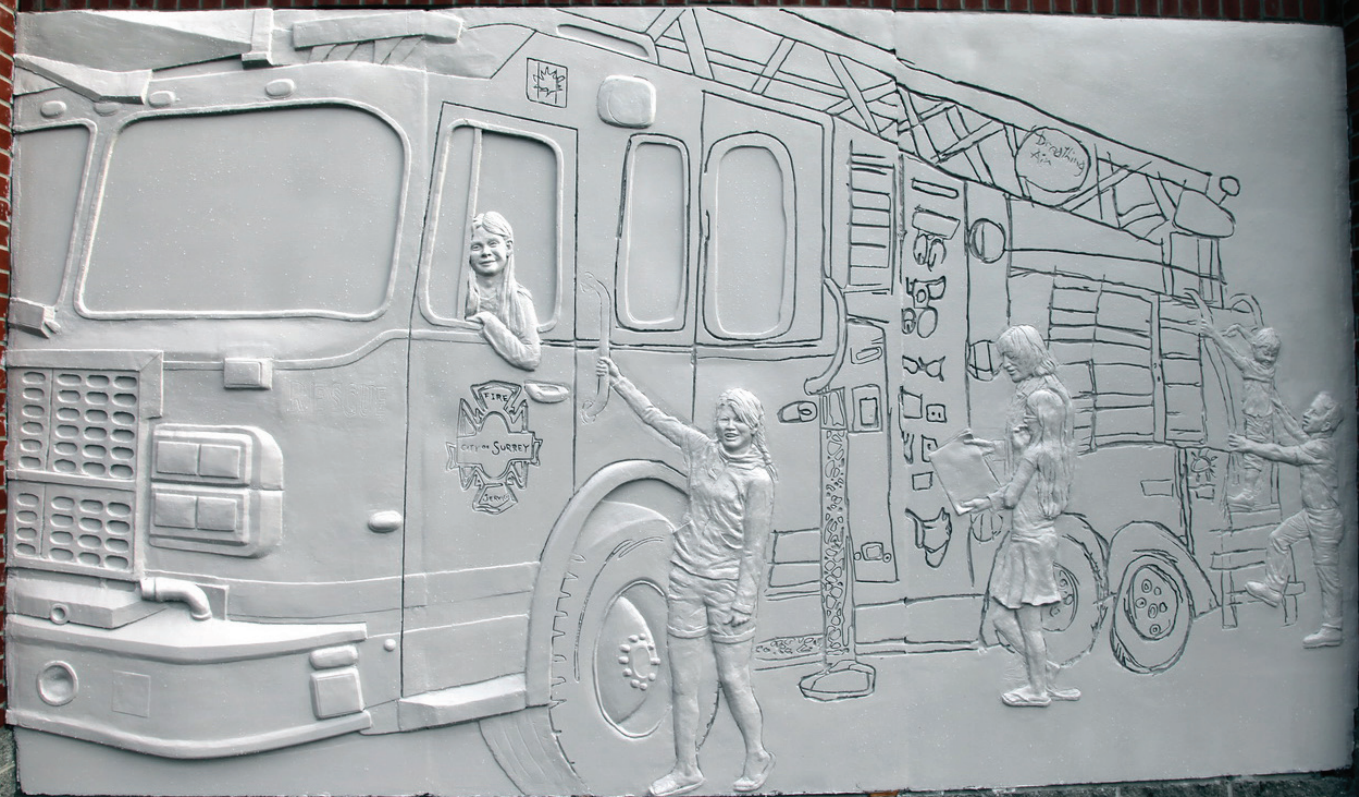

Teamwork

Derek Rowe

2011

Fire hall #14, 2016 176th Street

This low-relief sculpture is an example of an ancient method of telling stories and commemorating events. Teamwork celebrates the meeting of Surrey's firefighters and Hall's Prairie Elementary School students. It reflects the student's playful interest in fire engines by transforming a three-dimensional sculpture of the engine's front end into a two-dimensional child's drawing at the back. The panel was fabricated in glass-fibre reinforced concrete in 2010.

About the Artist

A native Vancouverite, Derek Rowe studied at Malaspina College and the University of Victoria. Devoted to sculpture, he started Renaissance Studio, creating architectural sculptures for small to large scale buildings, exploring new cast materials and developing special molding and casting techniques. Renaissance Studio was later renamed Art Form Sculpture Studio to undertake numerous public art projects.